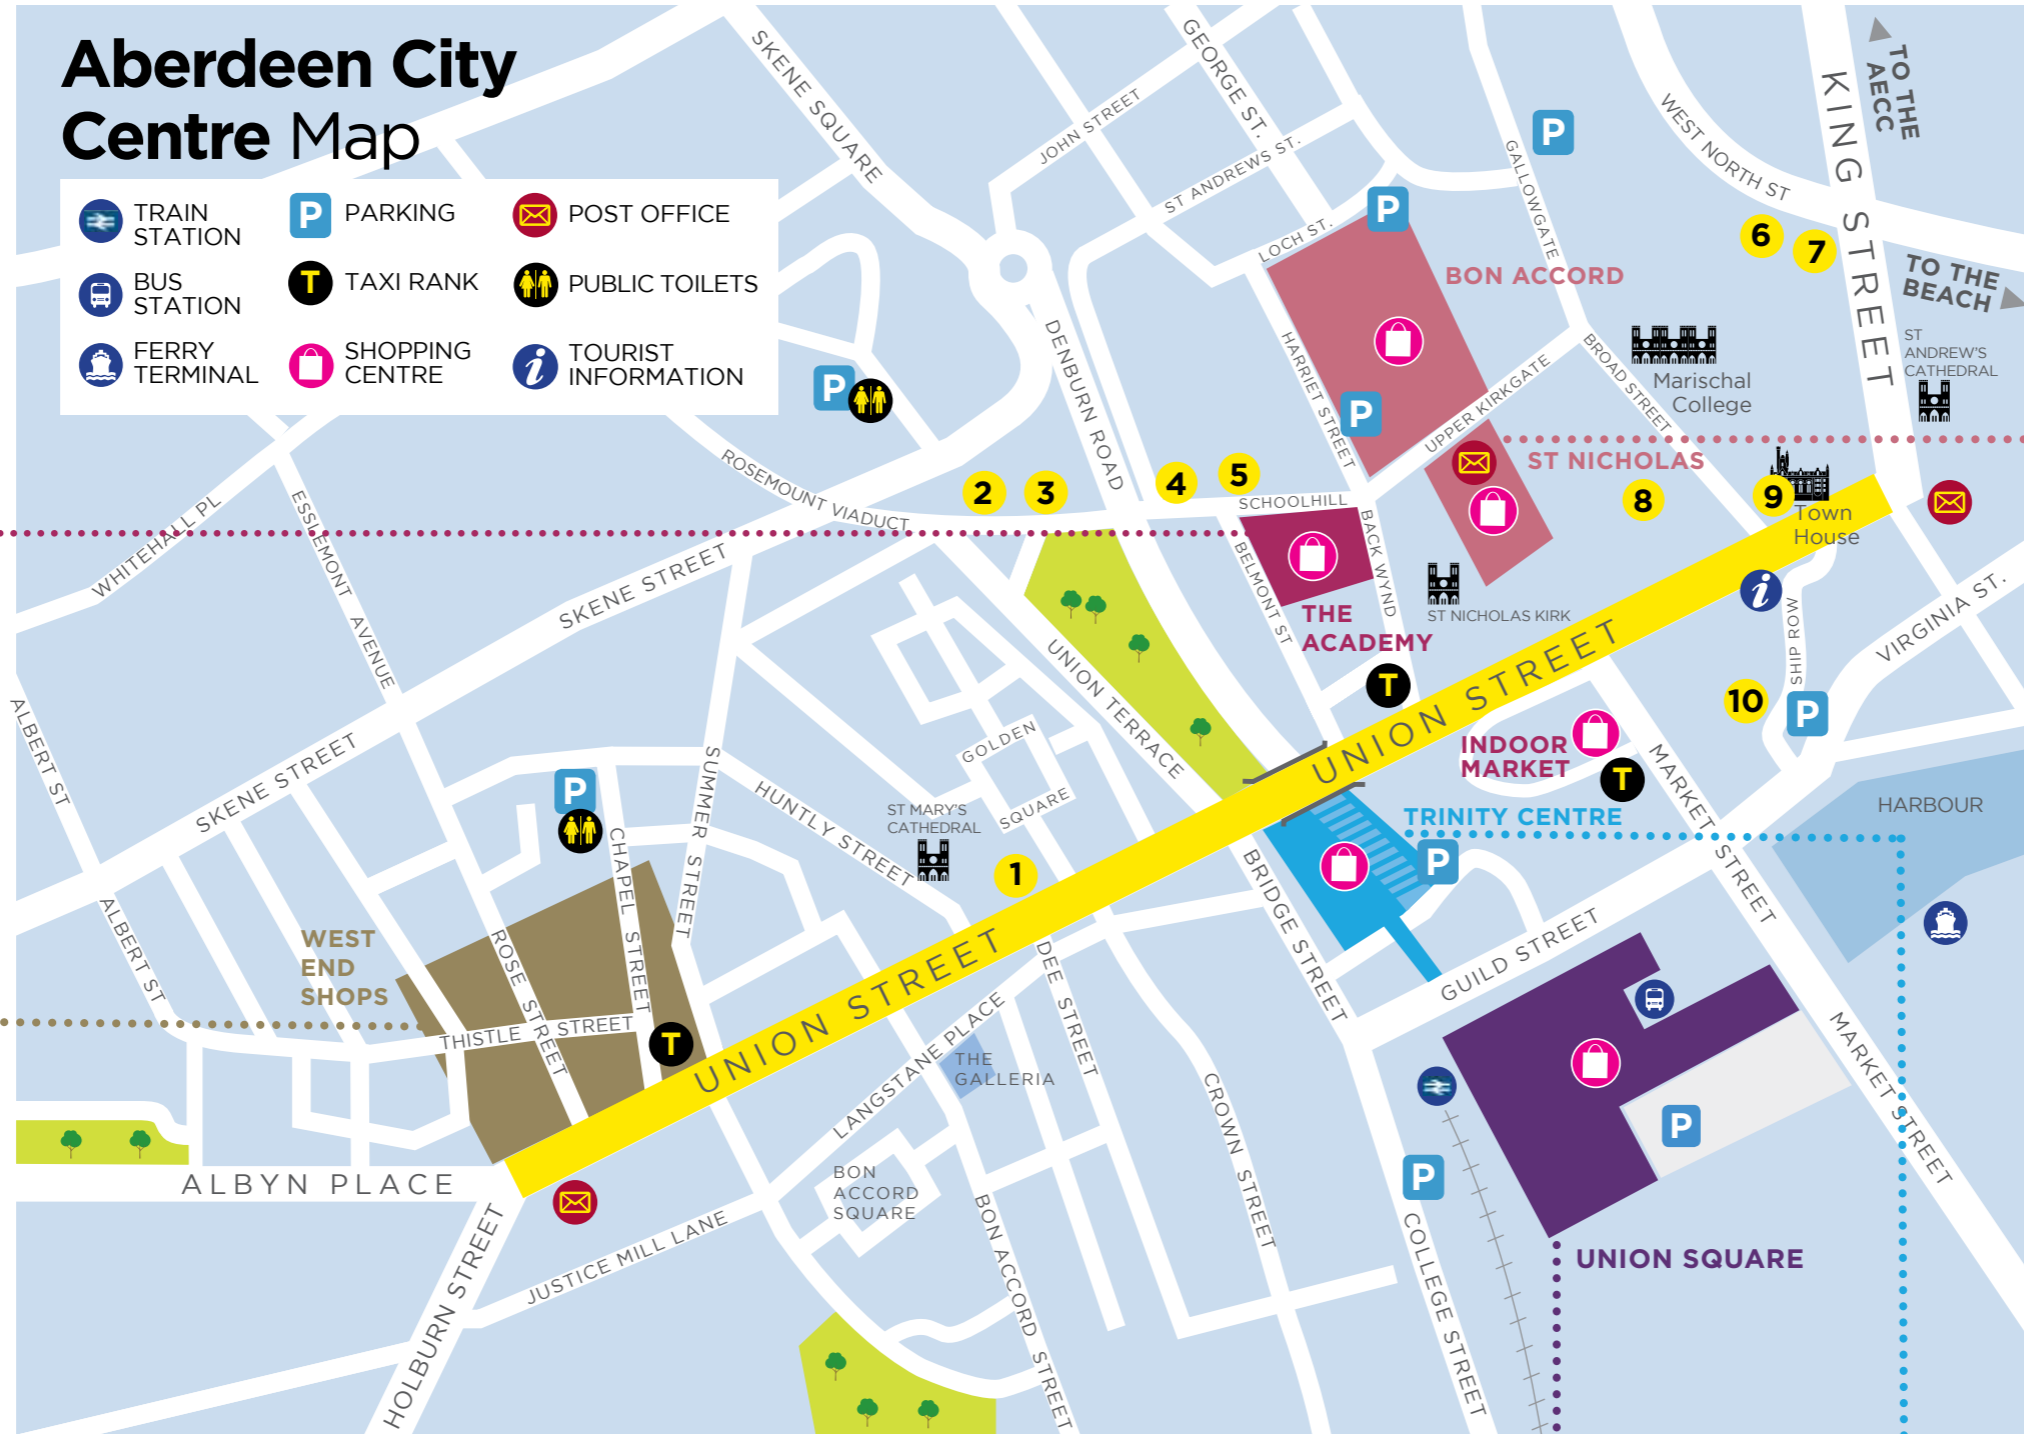

Aberdeen City Centre Map

TRAIN STATION	PARKING	POST OFFICE
BUS STATION	TAXI RANK	PUBLIC TOILETS
FERRY TERMINAL	SHOPPING CENTRE	TOURIST INFORMATION

Scan Me to download the official app for Aberdeen and Aberdeenshire

TrinityCentre

- |               |                     |               |              |
|---------------|---------------------|---------------|--------------|
| Argos         | Ernest Jones        | Officers Club | Trespass     |
| Card Factory  | H Samuel            | Primark       | Warren James |
| Claire's      | Hair Zone Barber    | Quiz          | Waterstones  |
| Clinton's     | HMV                 | Schuh         |              |
| Debenhams     | Holland and Barrett | Superdrug     |              |
| Duncan & Todd | Northern Diamond    | Timpson       |              |